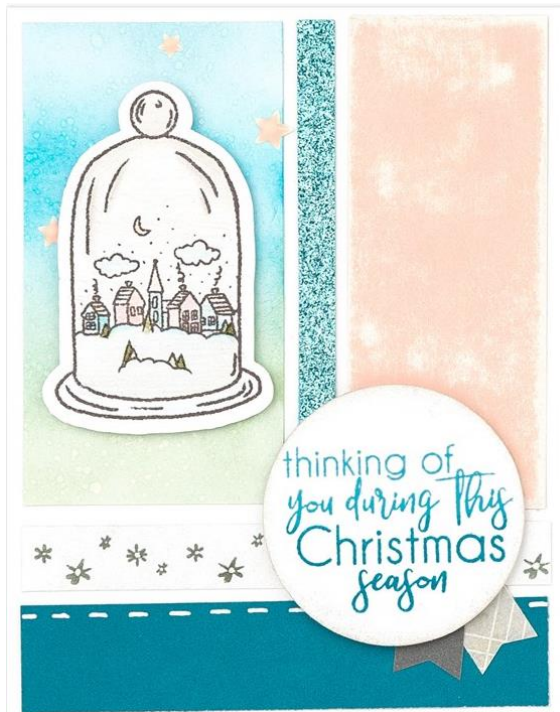

Lynn Como, Founder

E: ilov2cr84u@gmail.com Find me HERE on FACEBOOK BLOG

Website/Shop Online 24/7!